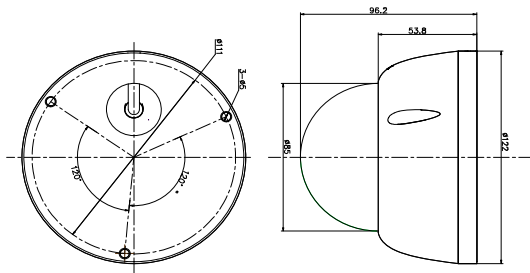

Dimensions

Units:mm

Specification

IPC2233-FN-SIR40	
Camera	IPC2233-FN-SIR40
Image Sensor	1/2.8" progressive scan CMOS
Pixels	2.0 Megapixel
Min. Illumination	Color: 0.002lux@ (F1.6, AGC ON) B/W: 0.0002lux@ (F1.6, AGC ON); 0lux with IR
Shutter Speed	1 ~ 1/30,000s
Day / Night	Auto (ICR) / Color / B/W
Wide Dynamic Range	Ultra WDR, >=120dB
S/N Ratio	>50dB
White Balance	Auto / Manual
Gain Control	Auto / Manual
Backlight Compensation	Off / BLC / WDR / HLC
Lens	
Mount Type	Φ14
Auto Iris	DC drive
Focal Length	-Z2712: 2.7~12mm @ F1.6 motorized varifocal lens
Focus Control	Manual / Semi-Automatic / Auto
Angle of View	-Z2712: 106° ~ 33°
Adjustment Range	Pan: -120° ~ +120° / Tilt: 0° ~ 65° / Rotation: -90° ~ +90°
Infrared	
IR Distance	20 ~ 40m
IR Intensity	Smart IR
Video	
Compression	H.265 / H.264 / MJPEG
Image Resolution	Main stream: 1080p Secondary stream: D1
Frame Rate	Main stream: 1080p@30fps Secondary stream: D1@30fps
Bitrate	32kbps ~ 16Mbps
Bitrate Control	VBR / CBR
Multi-stream	Supported
Caption	Date and time / Alarm / Customized
Privacy Masking	Up to 4 zones
Motion Detection	Up to 4 zones
Video Freeze	Supported
ROI	Supported
Digital Noise Reduction	3D noise reduction
Digital Defog	Supported
Image Flip	Flip / Mirror / Rotation at 90°, 180°, 270°
Audio	
Compression	G.711a / G.711u / ADPCM / G.722 / AAC-LC / G.722.1c / G.726
Bitrate	32kbps ~ 64kbps
Audio Function	Bi-directional audio / AEC / Mixed audio recording / Dumb / Mute
Network	
Network Protocols	TCP/IP, UDP, HTTP, DHCP, DNS/DDNS, RTP/RTCP, RTSP, PPPoE, FTP, VSIP, UPnP, 802.1x, NAT, QoS, SMTP, IPv4, IPv6 (optional)
User Interface	IPC Control (IE, Firefox, Chrome)
Max. User Access	Max, 10 Users (includes 2 internal)
Application Programming	ONVIF (Profile S, Profile G), GB/T 28181-2011, API, CGI
Automatic Network Replenishment (ANR)	Supported
Alarm	
Alarm Triggers	Alarm input / Network disconnect / Disk full / Disk error
Intelligent	Motion detection / Tampering / Guard line / Defocus / Scene change / Enter guard area / Exit guard area / Object left / Object removal / Gathering / Audio surge
Alarm Events	Alarm report / Recording / Text overlay / Snapshot / External output / Email notice / Acoustic alarm
Interfaces	
Ethernet	10/100M, RJ45 interface
Audio In / Out	2 x Line in / 1 x Line out
Control	1 x RS485
Alarm In / Out	1 x Input / 1 x Output
Video Out	1 x BNC, 1.0V [p-p] / 75Ω
Memory Slot	Micro SD card slot, supports up to 128GB
Environmental	
Operating Temperature	-40°C ~ 70°C / -40°F ~ 158°F
Operating Humidity	10% ~ 95%
Protection Level	IK10+ @50J, IP67
Electrical	
Power	DC12V ± 10% / PoE (IEEE802.3af)
Power Consumption	Max, 11W
Mechanical	
Weight	0.71 kg / 1.57lb (Gross Weight)
Dimensions	Φ122 x 96.2mm / Φ4.8" x 3.79"