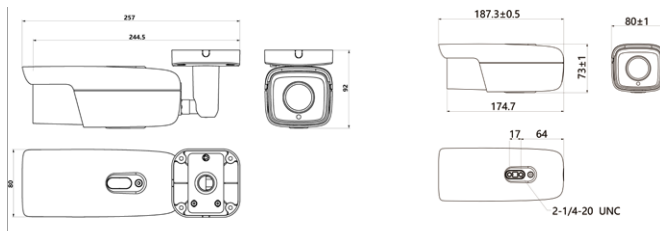

Dimensions

Units:mm

Specifications

Camera	IPC2852-FNB-SIR50-Z2812
Image Sensor	1/2.8" progressive scan CMOS
Pixels	8.0 Megapixel
Min. Illumination	Color: 0.005lux@ (F1.6, AGC ON) B/W: 0.0005lux@ (F1.6, AGC ON); 0lux with IR
Shutter Speed	1 ~ 1/30,000s
Day / Night	Auto (ICR) / Color / B/W
Wide Dynamic Range	Ultra WDR, >=120db
S/N Ratio	>=58db
White Balance	Auto / Manual
Gain Control	Auto / Manual
Backlight Compensation	Off / WDR / BLC / HLC
Lens	
Mount Type	Φ14
Auto Iris	DC drive
Focal Length	-Z2812: 2.8-12mm @F1.6~F3.3 motorized varifocal lens
Focus Control	Manual / Semi-Automatic / Auto
Angle of View	Horizontal : 29.4°(T)~99.6°(W) Vertical : 16.5°(T)~53.1°(W)
Infrared	
IR Distance	50 ~ 70m
IR Intensity	Smart IR
Video	
Compression	Smart 265 / H.265 (Main Profile) / H.264 (BaseLine Profile / Main Profile / High Profile) / MJPEG
Image Resolution	Main stream: 3840 x 2160 Secondary stream: 720P Third stream: D1
Frame Rate	Main stream: 3840 x 2160@20fps Secondary stream: 720P@30fps Third stream: D1@30fps
Bitrate	32kbps ~ 16Mbps
Bitrate Control	NBR / CBR
Multi-stream	Supported
Caption	Date and time / Alarm / Customized
Privacy Masking	Up to 4 zones
Motion Detection	Up to 4 zones
ROI	Supported
Digital Noise Reduction	3D noise reduction
Digital Defog	Supported
Image Flip	Flip / Mirror / Rotation 90°, 180°, 270°
Audio	
Compression	G.711a / G.711u / ADPCM / G.722 / AAC-LC / G.722.1c / G.726
Bitrate	32kbps ~ 64kbps
Audio Function	Bi-directional audio / AEC / Mixed audio recording / Dumb / Mute
Network	
Network Protocols	TCP/IP, UDP, HTTP, HTTPS, DHCP, DNS/DDNS, RTP/RTCP, RTSP, PPPoE, FTP, IGMP, UPnP, 802.1x, NAT, QoS, SMTP, IPv4, IPv6 (optional)
Max. User Access	Max. 20 Users (includes 2 internal)
Application Programming	ONVIF (Profile S, Profile G), GB/T 28181-2016, API, CGI
Automatic Network Replenishment (ANR)	Supported
Alarm	
Alarm Triggers	Alarm input / Network disconnect / Disk full / Disk error
Basic Intelligent	Tampering / Defocus / Scene change / Object left / Object removal / Audio surge / Human & Vehicle Detection:
Deep Learning Intelligent	Motion detection / Guard line / Enter guard area / Exit guard area / People Gathering
Alarm Events	Alarm report / Recording / Text overlay / Snapshot / External output / Email notice / Acoustic alarm
Interfaces	
Ethernet	10/100M, RJ45 interface
Audio In / Out	1 x Line in / 1 x Line out
Control	1 x RS485
Alarm In / Out	2 x Input / 1 x Output
Memory Slot	Micro SD card slot, supports up to 256GB
Environmental	
Operating Temperature	-40°C ~ 70°C / -40°F ~ 158°F
Operating Humidity	10% ~ 95%, No condensation
Protection Level	IP67, IK10 (optional)
Electrical	
Power	12V DC ± 10% / PoE (IEEE802.3af)
Power Consumption	Max. 11W
Mechanical	
Weight	-FN: 1kg / 2.2lb (Gross Weight) -FNB: 1.2kg / 2.65lb (Gross Weight)
Dimensions	-FN: 181.5 x 80 x 73mm / 7.15" x 3.15" x 2.87" -FNB: 271.3 x 80 x 87.8mm / 10.68" x 3.15" x 3.46"
Mounting Bracket	-FN: Bracket not included -FNB: Bracket included