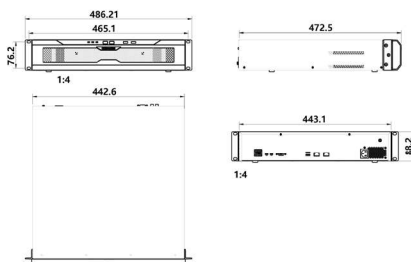

Dimensions

Units:mm

Specifications

	NVR2821-04009B/4HI	NVR2821-04016B/4HI	NVR2821-04032B/4HI
Video/Audio Input	9 channel	16 channel	32 channel
IP Camera Input	8MP(4K), 6MP, 5MP, 4MP, 3MP, 1080p, UXGA, 960p, 720p, XGA, SVGA, D1, CIF, QCIF		
Resolution	8MP(4K), 6MP, 5MP, 4MP, 3MP, 1080p, UXGA, 960p, 720p, XGA, SVGA, D1, CIF, QCIF		
Compression	H.265 / H.264		
Protocols	Onvif, RTSP, KEDACOM		
Bit rate	64kbps ~ 16384kbps		
Incoming Bandwidth	90Mbps	160Mbps	320Mbps
Live Viewing			
Local Display	1 x HDMI, 1 x VGA, simultaneously output different content		
Multi Screen Display Local monitor(Main / Secondary):	1/1, 4/4, 1+5/1+5, 1+7/1+7, 9/9	1/1, 4/4, 1+5/1+5, 1+7/1+7, 9/9, 16/16	1/1, 4/4, 1+5/1+5, 1+7/1+7, 9/9, 16/16
Multi Screen Display Client	up to 4 screen simultaneously: 1 ~ 64 Multiple Layouts		
E-Map Function	Live Viewing in E-Map (V Station) E-PTZ / Scheme (V Station)		
Recording			
Resolution	8MP(4K), 6MP, 5MP, 4MP, 3MP, 1080p, UXGA, 960p, 720p, XGA, SVGA, D1, CIF, QCIF		
Mode	Manual / Continuous / Schedule / Event (Pre / Post)		
Event Trigger	Supported		
Tag	Supported		
Reliability	Automatic Network Replenishment (ANR)		
Search & Playback			
Search Mode	Date and time (Calendar) / Event		
Resolution	8MP(4K), 6MP, 5MP, 4MP, 3MP, 1080p, UXGA, 960p, 720p, XGA, SVGA, D1, CIF, QCIF		
Playback(Local Monitor)	4 x 4K@30fps / 16 x 1080p@30fps		
Playback(Client)	up to 16 x 4K@30fps		
Synchronize Playback (Local Monitor)	4 x 4K@30fps / 16 x 1080p@30fps		
Synchronize Playback (Client)	up to 16 x 4K@30fps		
Function	Slow forward / Fast forward / Loop / Single frame / E-PTZ / Slice playback		
Storage			
Max. Internal HDDs	4 x 3.5" HDD		
Max. Internal HDDs	Max. 32TB (up to 8TB/each)		
RAID	RAID 0/1/5/6/10		
External	IPSAN (iSCSI), up to 10 x IPSAN, Max. 100T (optional)		
Function	Disk group / Quota / Disk dormancy / Face pictures storage		
Audio			
Compression	G.711a / G.711u / ADPCM / G.722 / G.722.1c / AAC-LC / G.726		
Bit rate	32kbps ~ 64kbps		
Audio Function	Bi-directional audio / Dumb / Mute / Broadcasting		
Alarm			
Service Alarm Triggers	Alarm input / Video lost / Motion detection / Tampering / Guard line / Defocus / Scene change / Enter guard area / Exit guard area / Object left / Object removal / Gathering / Audio surge / Face matching		
System Alarm Triggers	Device disconnected / No disk / Disk error / IP Address conflict / Network disconnected / Low speed / Insufficient recording space / MAC address conflict / Insufficient Snapshot storage space		
Alarm Events	Snapshot / Recording / PTZ preset / Buzzer / Email / Link to Client / Alarm caption / Live view in first window / Link to TV Wall / Link to secondary screen / Full screen viewing		
AI			
Face Matching	Real-time / Post-event		
Search Mode	Date and time / Camera / Face image		
Recognitive Camera Channel	Up to 4		
Face Recognition Access	Up to 9	Up to 16	Up to 32
Control Terminal Channel	Up to 9	Up to 16	Up to 32
People Counting Sensor Channel	Up to 9	Up to 16	Up to 32
LPR Camera Channel	Up to 4		
Face Picture Library	64 libraries		
LPR Library	Up to 50,000		
System			
Operating System	Embedded Linux		
User Management	Admin / User		
Log Management	User login / User operation / Alarm / Backup / Update		
Application Programming	V Station SDK		
Network			
Network Protocols	TCP/IP, UDP, HTTP, DHCP, DNS/DDNS, RTP/RTCP, RTSP, PPPoE, FTP, SNMP, VSIP, UPnP, SMTP, IPv4, IPv6 (optional)		
Viewer Software	CMS (NVR Station) / Web / iOS app / Android app		
Max. User Access	16 Users		
Output Bandwidth	256Mbps		
Function	NAT / Multiple network access / Packet loss recovery / Auto network organizing		
Network Test	Supported		
Interfaces			
Ethernet	3 x Gigabit network port, RJ45 interface		
Video Out	1 x HDMI (up to 3840 x 2160@60Hz)		
Audio In / Out	1 x VGA (up to 1920 x 1080@60Hz) 1 x RCA Line in / 1 x RCA Line out		
Control	1 x RS485, 1 x RS232		
USB	2 x USB2.0, 2 x USB3.0		
Environmental			
Operating Temperature	-10°C ~ 55°C / 14°F ~ 131°F		
Operating Humidity	10% ~ 85%		
Electrical			
Power	100 ~ 240V AC, 50 ~ 60Hz		
Power Consumption	Max. 150W (HDD not included)		
Mechanical			
Weight	13kg / 28.66lb (Gross Weight)		
Dimensions	443 x 461 x 88mm / 17.44" x 18.15" x 3.46"		